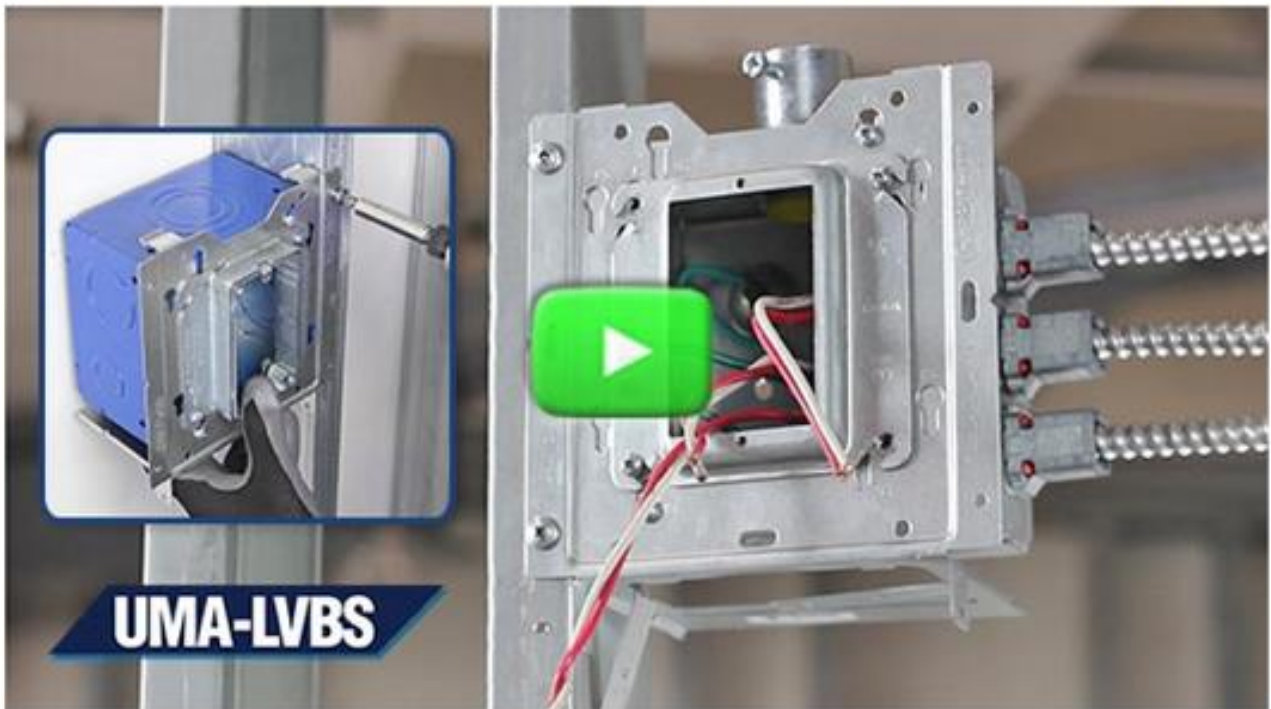

#1: Box and Conduit Hanger Support Plates

Hang your Home Run Boxes in the ceiling *faster, safer, and with less material* than ever before! Make up [Box and Conduit Hanger Support Plates](#) in the shop, with boxes, fasteners and rod couplings. One trip up the ladder is all you need to install the BCHA Series. Secures with just **one threaded rod!**

JUMP TO SCENE

#2: Pre-assembled SSB with True 5" Box

Want a **complete solution** to rough-in datacom boxes? Order the **Pre-assembled Simple Support Bracket with 5" Square Box**. Take the SSB-T5B-200 out of the package, zip it between studs, and you're done! Includes **UMA-LVBS** (see #3) -- **SSB-T5** -- **T5B-200** -- **T5R** -- and pre-installed #8-32 screws, ready to take a 4" ring!

JUMP TO SCENE

#3: Universal Mounting Adapter w/ Back Support

Mount 4", 4-11/16" and 5" boxes direct-to-stud with the **Universal Mounting Adapter**

Adapter with Back Support. **Accepts 4" rings on ANY size box!** UMA-LVBS is the only adapter that lets you **turn any box 90°**. Includes up to 3-1/2" back support. Increase back support to 6" stud depths with the Far Side Support Extender (#FS-456-EXT).

- (1) Stud-to-Stud Fixed Bracket
- (2) Overhead
- (3) Stud-to-Stud Adjustable (box detaches from SSB for direct-to-stud)

Each kit includes accessories and a copy of our True 5" Box Brochure.

Each kit includes accessories and a copy of our True 5" Box Brochure.